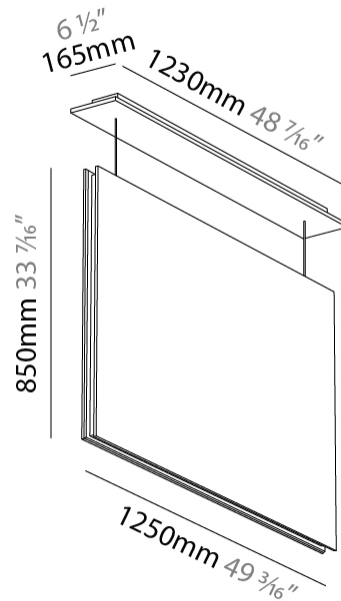

base number   LED   Color   Finish   Cable
Dimming   Temperature   Options   Length

1. To build a product code in our configurator select the specify button on the base model # product page
2. To build a manual product code on this datasheet choose from the options listed below in blue font and add the suffix to the base model #

GENERAL

Series: Lullaby
Brand: Prolicht
Division: Architectural
Mounting Type: Suspension
Mounting Location: Ceiling
Subcategory: Acoustic

PHYSICAL

Shape: Rectangle
Length (mm): 1250
Length (in): 49 ³/₁₆
Width (mm): 50
Width (in): 1 ¹⁵/₁₆
Height (mm): 850
Height (in): 33 ⁷/₁₆
Light Distribution: Direct
Fixture Finish: [ANC / ASH / BNA / BTC / BZE / CEL / EGG / EVG / FOG / FOS / FST / FUA / IRI / IRO / KHA / LIC / LIM / MER / MSN / MUS / ONX / PEA / PLU / POL / PPY / RAY / ROY / RST / STE / SWD / TAN / TAU](#)
Fixture Material: Aluminum
Cable Details: 2,000mm / 6,000mm Transparent Cable

ELECTRICAL

Lamp Type: LED
Input Wattage (W): 26
Total Output Wattage (W): 23.7
Dimming: [Non-Dimmable / 0-10V Dimming](#)
Driver Included: Yes
Driver Location: Integrated
Driver Type: Constant Current - Universal
Driver Class: Class 2
Input Voltage (V): 120 - 277

LED

Color Temperature (°K): [2700 / 3000 / 3500 / 4000](#)
Max. Delivered Lumen (lm): [3432 / 3482 / 3515 / 3582](#)
Nominal Lumen (lm): [4100 / 4160 / 4200 / 4280](#)
CRI: >90 CRI
Lamp Life (hrs): 80000

OPTICAL

Beam Angle: 80

RATINGS AND CERTIFICATIONS

Certified By: Certified for North American Standards
IP rating: IP20